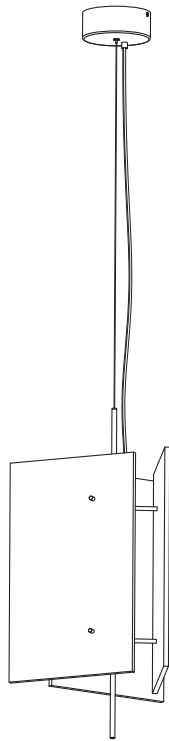

Oeste Pendant

Assembly manual

**FERM
LIVING**

General Instructions

Please read before installation

Warning:

The safety of this product can only be guaranteed if the following instructions are observed during both installation and use (For indoor use only). Please retain these instructions safely after installation.

If the external flexible cable or cord of this luminaire is damaged, it shall be exclusively replaced by the manufacturer or his service agent or a similar qualified person in order to avoid a hazard.